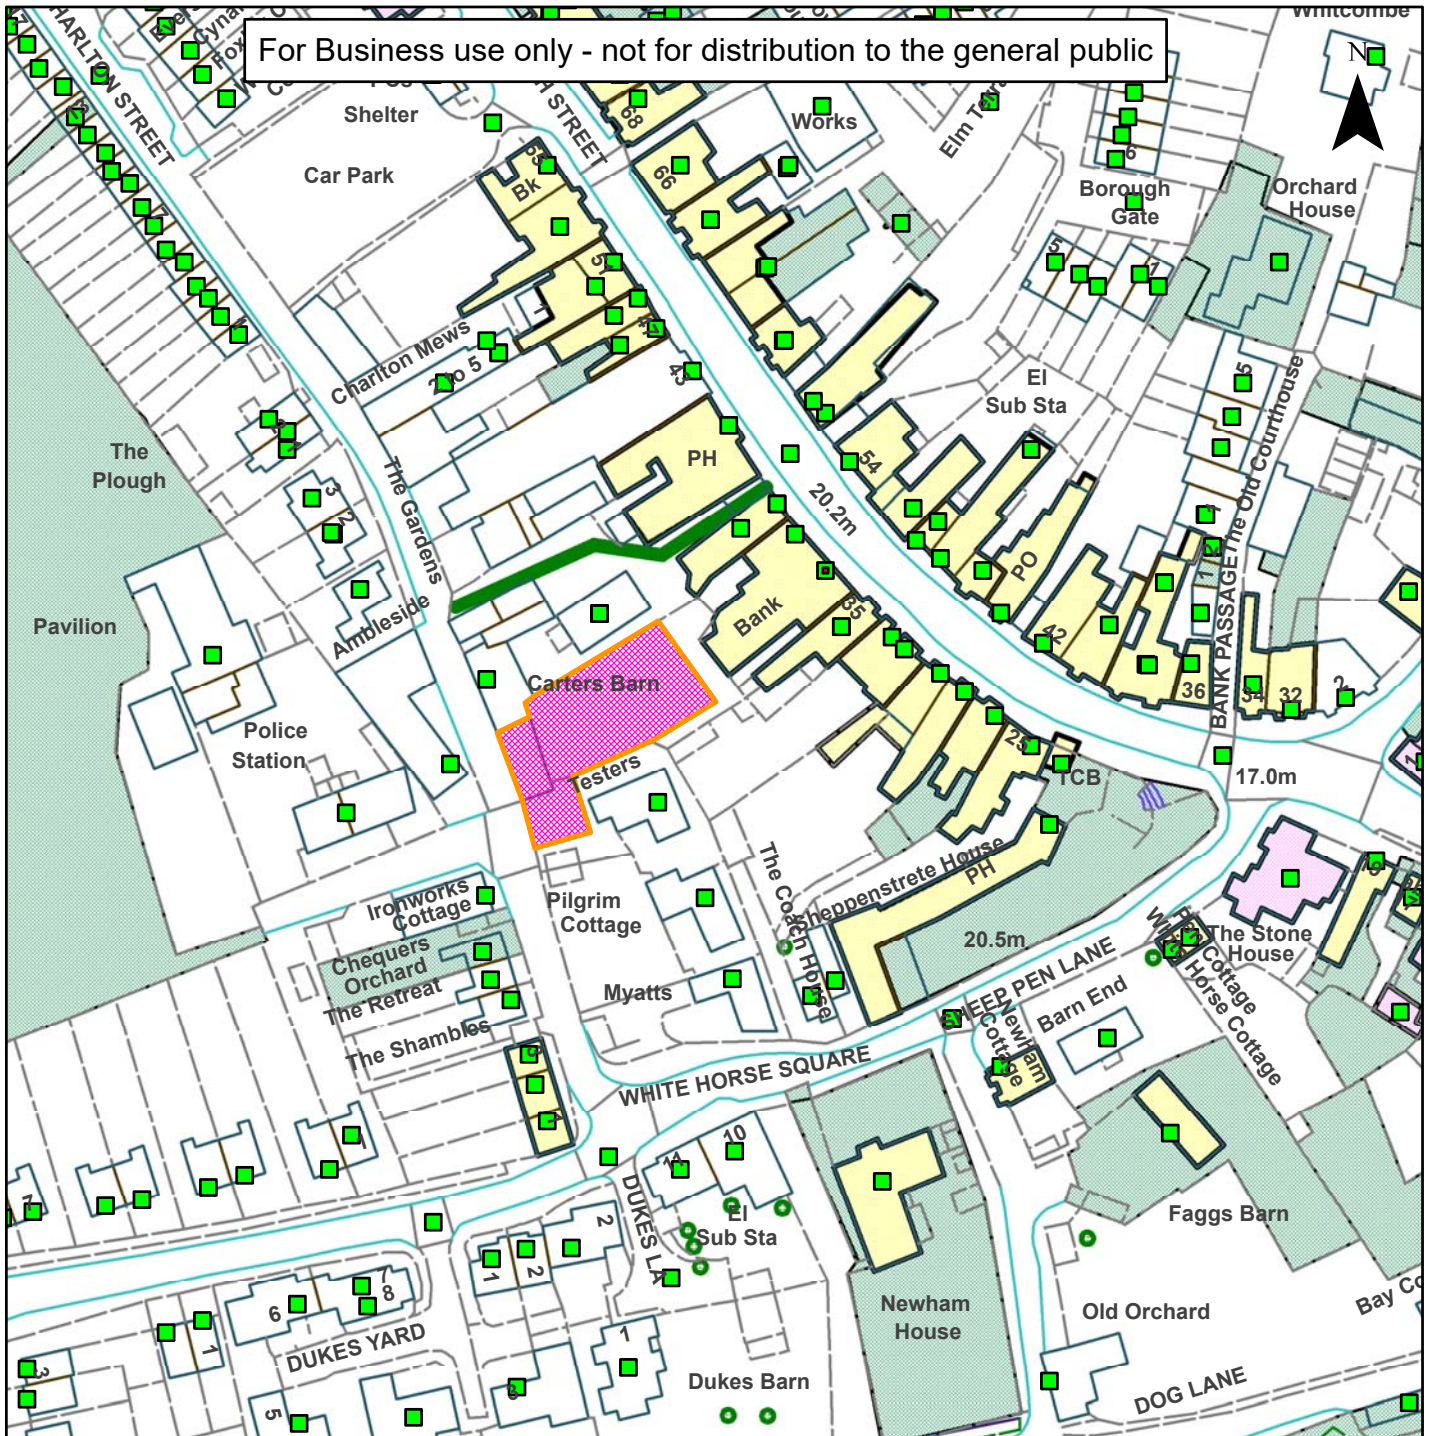

Not Set

For Business use only - not for distribution to the general public

Scale: 1:1,250

Reproduced from the Ordnance Survey map with permission of the Controller of Her Majesty's Stationery Office © Crown Copyright 2012.

Unauthorised reproduction infringes Crown Copyright and may lead to prosecution or civil proceedings.

Organisation	Horsham District Council
Department	
Comments	Not Set
Date	08/03/2018
MSA Number	100023865